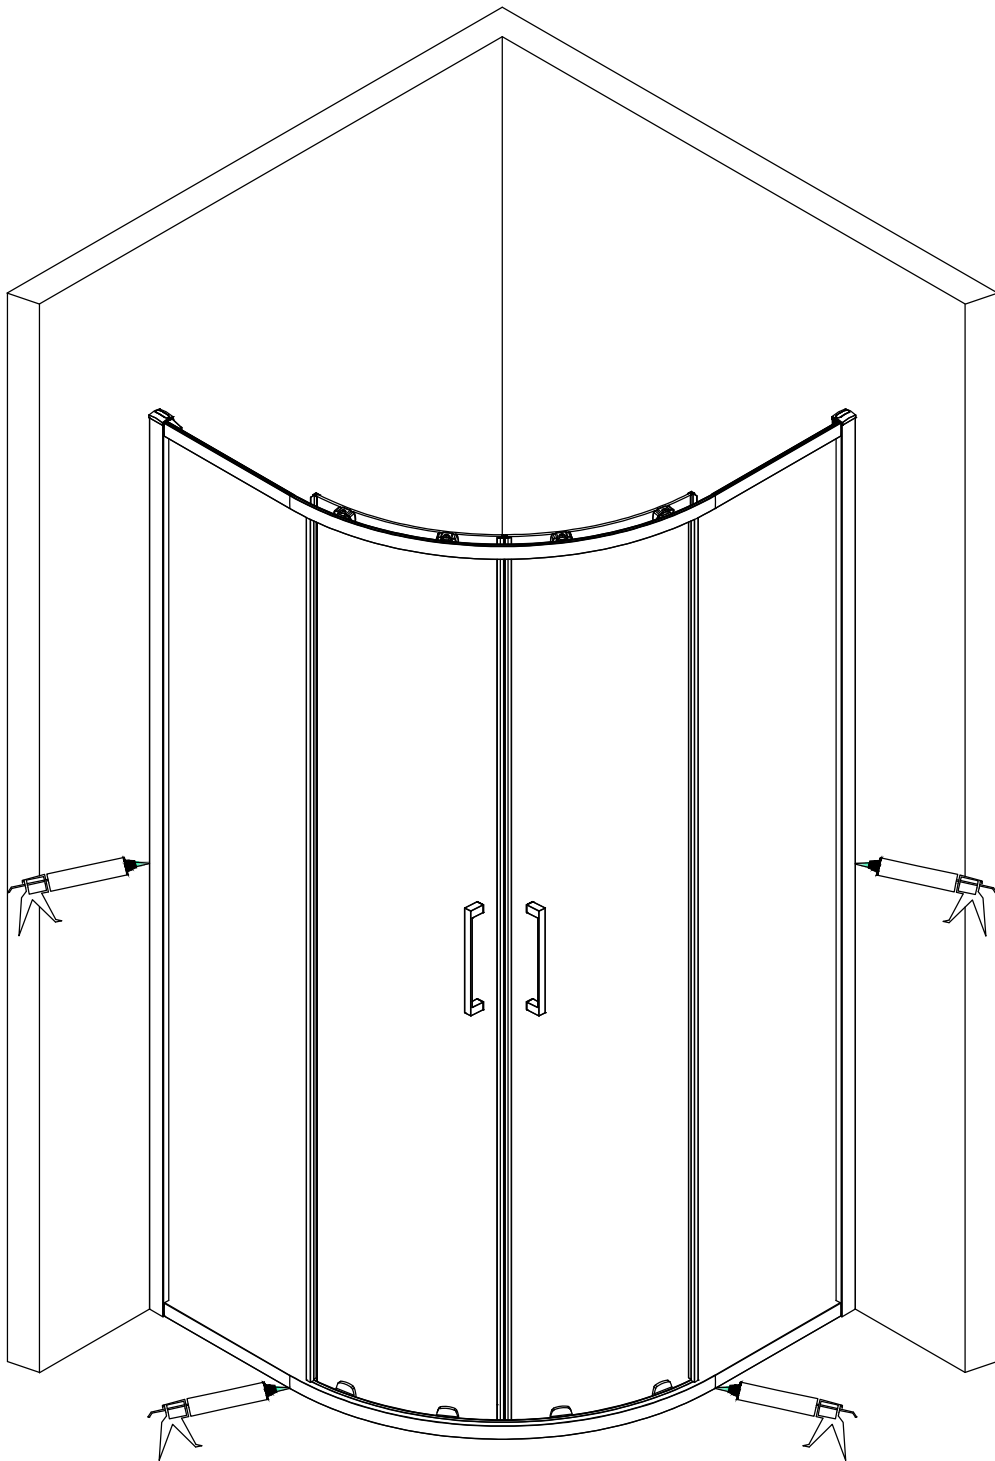

C-02-2280

C-02-2290

Ø6

serial number	graphical	name	quantity	remarks
1		L/R	2 PCS	
2		ST3.9X35	8 PCS	
3			2 PCS	
4		ST3.9X20	8 PCS	
5			2 PCS	
6		L/R	4 PCS	
7			2 PCS	
8			4 PCS	
9		L/R	2 PCS	
10		ST3.5X38	2 PCS	
11		φ6	8 PCS	
12		L/R	4 PCS	
13			8 PCS	
14			8 PCS	
15			4 PCS	
16			2 PCS	

serial number	graphical	name	quantity	remarks
17			2 PCS	
18			2 PCS	
19		M2.5	1 PCS	
20		M2	1 PCS	
21		M3	1 PCS	

	A
800X800	775-795
900X900	875-895

< 6 >

< 9 >