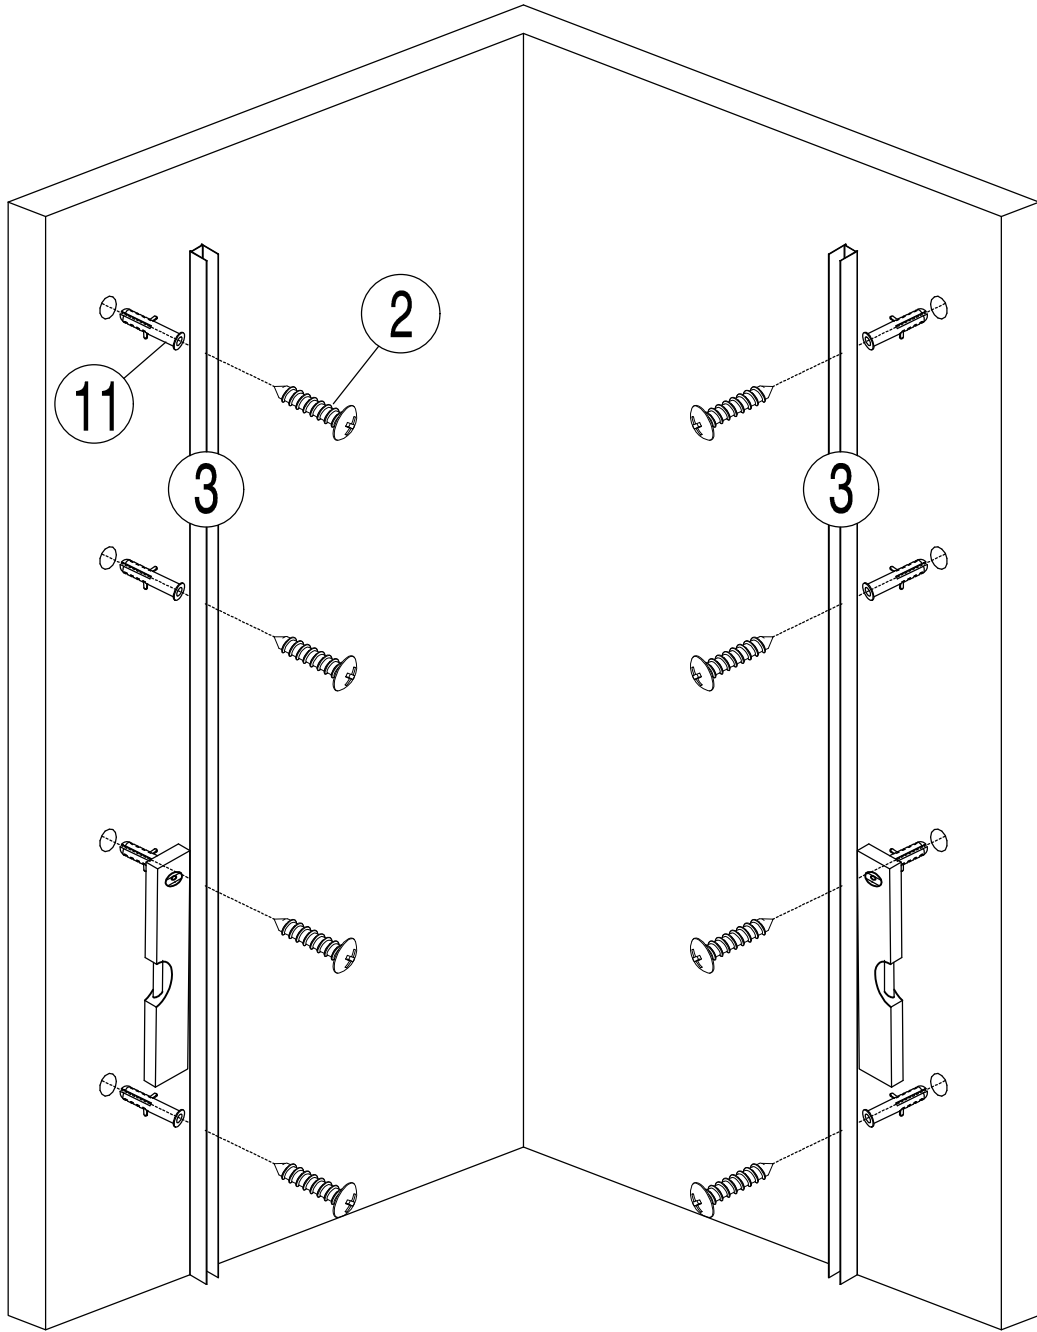

C-02-2280

C-02-2290

Ø6

serial number	graphical	name	quantity	remarks
1		L/R	2 PCS	
2		ST3.9X35	8 PCS	
3			2 PCS	
4		ST3.9X20	8 PCS	
5			2 PCS	
6		L/R	4 PCS	
7			2 PCS	
8			4 PCS	
9		L/R	2 PCS	
10		ST3.5X38	2 PCS	
11		φ6	8 PCS	
12		L/R	4 PCS	
13			8 PCS	
14			8 PCS	
15			4 PCS	
16			2 PCS	

serial number	graphical	name	quantity	remarks
17			2 PCS	
18			2 PCS	
19		M2.5	1 PCS	
20		M2	1 PCS	
21		M3	1 PCS	

	A
800X800	775-795
900X900	875-895

< 6 >

< 9 >